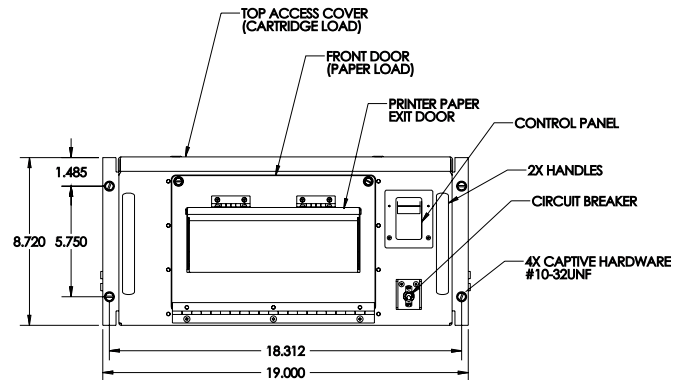

Performance Characteristics

Resolution . . . . .Black – 1200 x 1200 dpi
. . . . .Color – 4800 x 1200 dpi
Print Speed . . . . .36 ppm Black; 27 ppm Color
Media . . . . .Sheet fed: 150 sheets
. . . . .(Letter, Legal, A4, A5, Executive)
Duty Cycle . . . . .5000 pages per/month
Memory . . . . .32 MB built in RAM

Electrical Characteristics

Power Input - Standard . . . . .96 - 246 Vac, 50/60/400 Hz
Power Input - Optional . . . . .20 - 32 Vdc
Interface - Standard . . . . .USB 2.0 port and 10/100 BaseT Ethernet Port
Interface - Optional . . . . .Ethernet 10Base2; IEEE 1284 Parallel Port
Power Consumption . . . . .60W Max when printing

Physical Characteristics

Size . . . . .8.72" H x 19" W x 18.35" D (with handles)
Size - Flush Front . . . . .8.72" H x 19" W x 19.5" D
Weight . . . . .27 lbs. (Less Slides)

Ordering Information

Part Number	Description
3100-0000-100-P005	Inkjet Printer, Tabletop, Semi Gloss Gray Smooth Texture Paint
3100-0100-100-P005	Inkjet Printer, Rack Mount, Semi Gloss Gray Smooth Texture Paint
3100-1000-100-P005	"Flush Front" Inkjet Printer, Tabletop, Semi Gloss Gray Smooth Texture Paint
3100-1100-100-P005	"Flush Front" Inkjet Printer, Rack Mount, Semi Gloss Gray Smooth Texture Paint
Standard Configuration 3100-0000-P005. Contact DataMetrics for other options and custom configurations.	

Technical Specifications are subject to change without prior notice.

Front View - Standard Front

Side View - Standard Front