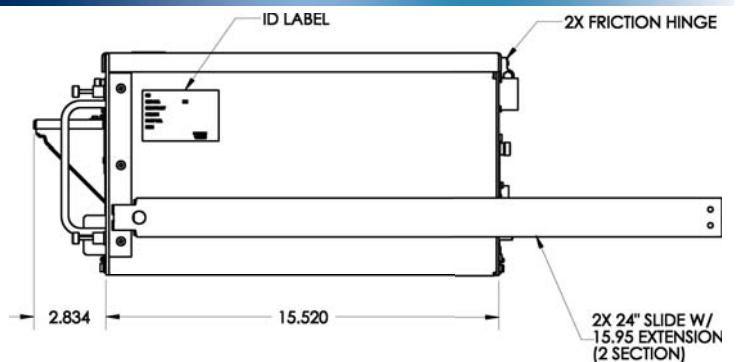

Physical Characteristics

Size8.72" H x 19" W x 18.35" D (with handles)
 Size - Flush Front8.72" H x 19" W x 19.5" D
 Weight27 lbs. (Less Slides)

Ordering Information

Part Number	Description
3100-0000-100-P005	Inkjet Printer, Tabletop, Semi Gloss Gray Smooth Texture Paint
3100-0100-100-P005	Inkjet Printer, Rack Mount, Semi Gloss Gray Smooth Texture Paint
3100-1000-100-P005	"Flush Front" Inkjet Printer, Tabletop, Semi Gloss Gray Smooth Texture Paint
3100-1100-100-P005	"Flush Front" Inkjet Printer, Rack Mount, Semi Gloss Gray Smooth Texture Paint
Standard Configuration 3100-0000-P005. Contact DataMetrics for other options and custom configurations.	

Technical Specifications are subject to change without prior notice.

Front View - Standard Front

Side View - Standard Front

Front View - "Flush Front"

Side View - "Flush Front"

Fully Mission Capable™