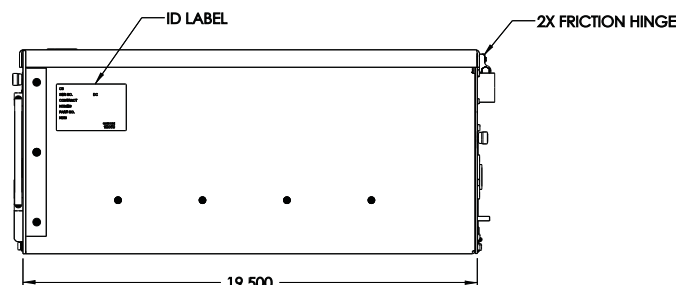

Physical Characteristics

Size8.72" H x 19" W x 18.35" D (with handles)
 Size - Flush Front8.72" H x 19" W x 19.5" D
 Weight27 lbs. (Less Slides)

Ordering Information

Part Number	Description
3100-0000-100-P005	Inkjet Printer, Tabletop, Semi Gloss Gray Smooth Texture Paint
3100-0100-100-P005	Inkjet Printer, Rack Mount, Semi Gloss Gray Smooth Texture Paint
3100-1000-100-P005	"Flush Front" Inkjet Printer, Tabletop, Semi Gloss Gray Smooth Texture Paint
3100-1100-100-P005	"Flush Front" Inkjet Printer, Rack Mount, Semi Gloss Gray Smooth Texture Paint
Standard Configuration 3100-0000-P005. Contact DataMetrics for other options and custom configurations.	

Technical Specifications are subject to change without prior notice.

Front View - Standard Front

Side View - Standard Front

Front View - "Flush Front"

Side View - "Flush Front"

Fully Mission Capable™