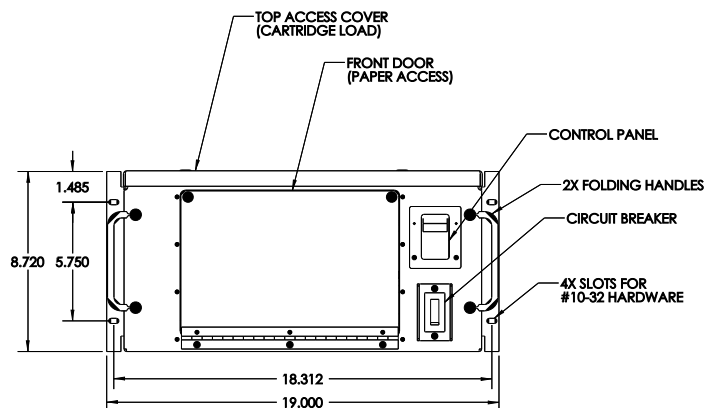

Physical Characteristics

Size8.72" H x 19" W x 18.35" D (with handles)
 Size - Flush Front8.72" H x 19" W x 19.5" D
 Weight27 lbs. (Less Slides)

Ordering Information

Part Number	Description
3100-0000-100-P005	Inkjet Printer, Tabletop, Semi Gloss Gray Smooth Texture Paint
3100-0100-100-P005	Inkjet Printer, Rack Mount, Semi Gloss Gray Smooth Texture Paint
3100-1000-100-P005	"Flush Front" Inkjet Printer, Tabletop, Semi Gloss Gray Smooth Texture Paint
3100-1100-100-P005	"Flush Front" Inkjet Printer, Rack Mount, Semi Gloss Gray Smooth Texture Paint
Standard Configuration 3100-0000-P005. Contact DataMetrics for other options and custom configurations.	

Technical Specifications are subject to change without prior notice.

Front View - Standard Front

Side View - Standard Front

Front View - "Flush Front"

Side View - "Flush Front"

Fully Mission Capable™