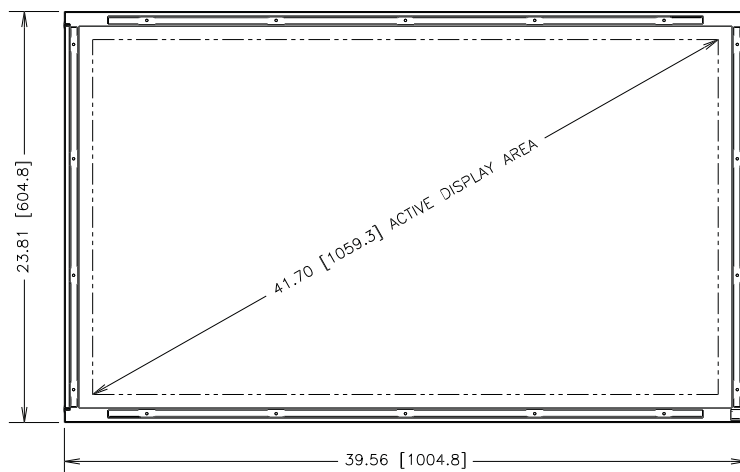

Performance Characteristics

Resolution	1024 (h) x 1024 (v) color pixels
Screen Size	42" diagonal – 36.3" (w) x 20.6 (h)
Pixel Pitch	0.90 mm x 0.51 mm
Contrast Ratio	1,200:1
Viewing Angle	160° omnidirectional
Vibrancy	16.7 million video colors
Brightness	1,200 Cd/m ²

*Standard Baseband and Interlaced Video

Electrical Characteristics

Power	AC-85 - 264 VAC, 47 - 63Hz, 3A average @ 110 VAC, 400Hz optional; 28 VDC optional
-------	---

Physical Characteristics

Size	23.8 in. H x 39.5 in. W x 3.3 in. D (60.5cm H x 100cm W x 8cm D)
Weight	75 lbs. (34 Kg)

Ordering Information

Contact DataMetrics™ for exact specifications and options.

Front View

Side View