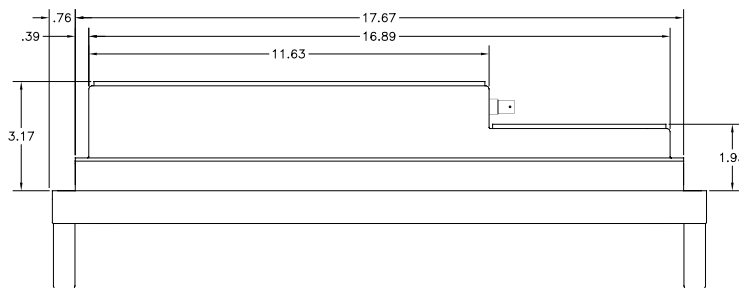

Performance Characteristics

LCD Display	Active Matrix Thin-Film Transistor (TFT)
Effective Display Size	20 in. (51cm) Diagonal
Luminance	250cd/m ² (typical: center/all white)
Minimum Viewing Angle	120° (60° up, down, left, right)
Pixel Number	1600 x 1200 (VGA to VXGA)
Backlight	Cathode Fluorescent Light (CFL), 6 tubes backlight
Contrast Ratio	350:1 (typical)
Display Color	16.8 million (8bit)
Video Input (Interface)	Analog Red, Green, Blue (75 ohms)
Interface	5 BNC – Serparate HV, Composite and Sync on green

Electrical Characteristics

Power – Standard	95 - 240 Vac, 47 - 440 Hz
Power – Optional	20 - 32 Vdc available
Power Consumption	.8W Power Save, 60W Nominal, 235W Max with heater

Physical Characteristics

Size	19.0 in. W x 15.7 in. H x 4.1 in. D
Weight	.28 lbs.
Rack Mount	.RS-310 RETMA

Ordering Information

Contact DataMetrics™ for other options and specifications.

Front View

Top View

Side View