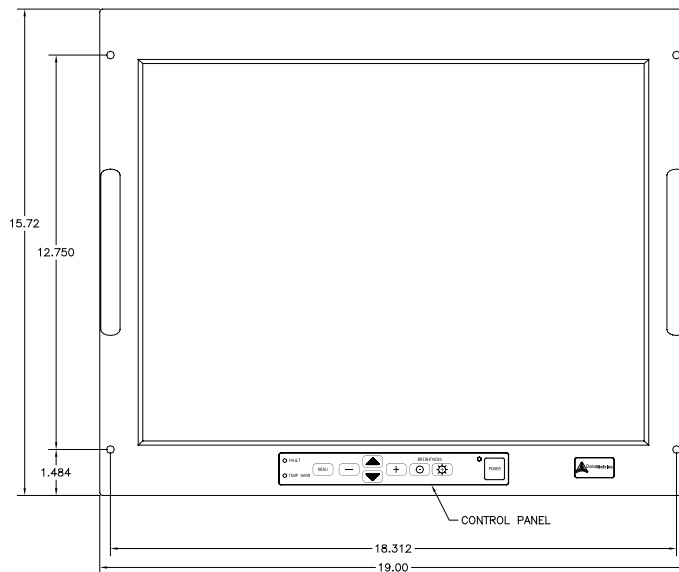

Environmental Characteristics

Temperature	Operating: -20°C to 55°C Storage: -20°C to 70°C
Humidity	10% to 100%, Condensing
Sand, Dust & Rain	Sealed NEMA 4
Orientation	Any
Vibration	.5g Sinusoidal and Random
Shock	Operating: 15G Non-operating: 20G
Altitude	Operating: 15,000 ft. Non-operating: 50,000 ft.
EMI/EMC	FCC part 15, Class B

Performance Characteristics

LCD Display	Active Matrix Thin-Film Transistor (TFT)
Effective Display Size	20 in. (51cm) Diagonal
Luminance	250cd/m² (typical: center/all white)
Minimum Viewing Angle	120° (60° up, down, left, right)
Pixel Number	1600 x 1200 (VGA to VXGA)
Backlight	Cathode Fluorescent Light (CFL), 6 tubes backlight
Contrast Ratio	350:1 (typical)
Display Color	16.8 million (8bit)
Video Input (Interface)	Analog Red, Green, Blue (75 ohms)
Interface	5 BNC – Serparate HV, Composite and Sync on green

Electrical Characteristics

Power – Standard	95 - 240 Vac, 47 - 440 Hz
Power – Optional	20 - 32 Vdc available
Power Consumption	.8W Power Save, 60W Nominal, 235W Max with heater

Physical Characteristics

Size	19.0 in. W x 15.7 in. H x 4.1 in. D
Weight	.28 lbs.
Rack Mount	.RS-310 RETMA

Ordering Information

Contact DataMetrics™ for other options and specifications.

Front View