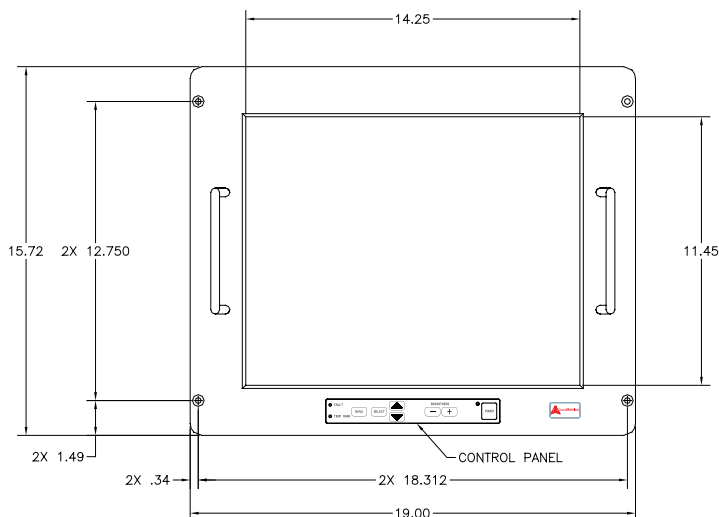

Performance Characteristics

LCD Display	Active Matrix Thin-Film-Transistor (TFT)
Effective Display Size	17 in. (46cm) Diagonal
Luminance	200 cd/m ² (typical: center/all white)
Minimum Viewing Angle	140 degrees (70 degrees up, down, left, right)
Pixel Number	1280 x 1024 (SXGA)
Backlight	Cathode Fluorescent Light (CFL) 4 Tubes Backlight
Contrast Ratio	250:1 (typical)
Display Color	16.8 million (24 bit)
Video Input (Interface)	Analog Red, Green, Blue (75 ohms)
Interface	5 BNC – Separate HV, Composite and Sync on Green

Size	19.0 in. W x 15.7 in. H x 4.1 in. D
Weight	.28 lbs.
Rack Mount	.RS-310 RETMA

Ordering Information

Contact DataMetrics™ for exact options and specifications.

Front View

Top View

Side View