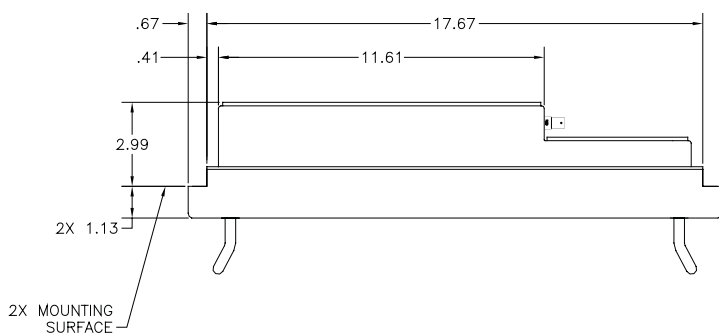

Performance Characteristics

LCD Display	Active Matrix Thin-Film-Transistor (TFT)
Effective Display Size	17 in. (46cm) Diagonal
Luminance	200 cd/m ² (typical: center/all white)
Minimum Viewing Angle	140 degrees (70 degrees up, down, left, right)
Pixel Number	1280 x 1024 (SXGA)
Backlight	Cathode Fluorescent Light (CFL) 4 Tubes Backlight
Contrast Ratio	250:1 (typical)
Display Color	16.8 million (24 bit)
Video Input (Interface)	Analog Red, Green, Blue (75 ohms)
Interface	5 BNC – Separate HV, Composite and Sync on Green

Size	19.0 in. W x 15.7 in. H x 4.1 in. D
Weight	.28 lbs.
Rack Mount	.RS-310 RETMA

Ordering Information

Contact DataMetrics™ for exact options and specifications.

Front View

Top View

Side View