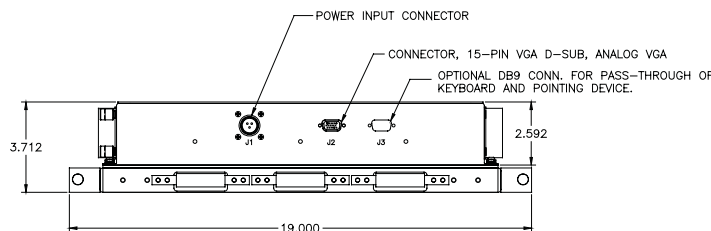

Ordering Information

Please contact DataMetrics™ for exact specifications and options.