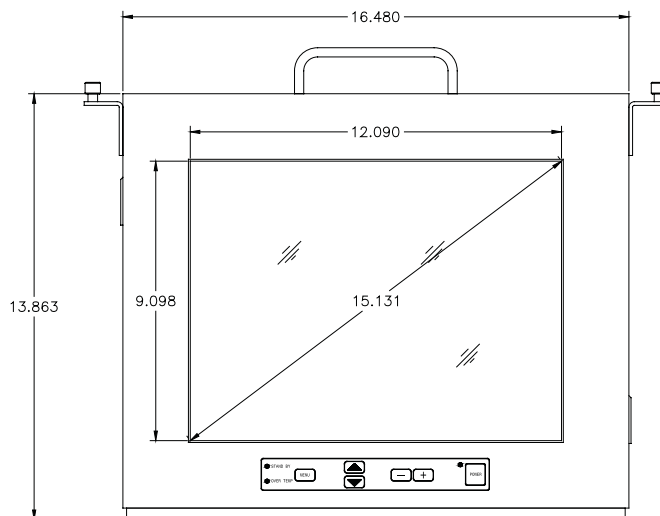

Environmental Characteristics

Temperature	Operating: -29°C to 55°C Storage: -29°C to 70°C
Humidity	10% to 100%, Condensing
Sand, Dust & Rain	Sealed
Orientation	Any
Vibration	.5g Sinusoidal and Random
Shock	Operating: 15G Non-operating: 20G
Altitude	Operating: 15,000 ft. Non-operating: 50,000 ft.
EMI/EMC	FCC parts 15, Class B

Performance Characteristics

LCD Display	Active Matrix Thin-Film-Transistor (TFT)
Effective Display Size	15 in. Diagonal
Luminance	250 cd/m² (typical: center/all white)
Viewing Angle	70° up and down, 60° right and left
Pixel Number	1024 x 768 (XGA)
Backlight	Cathode Fluorescent Light (CFL) 4 Tubes Backlight
Contrast Ratio	300:1 (typical)
Display Color	16.2 million (8 bit)
Video Input (Interface)	Analog Red, Green, Blue (75 ohms)
Interface	5 BNC – Separate HV
Interface - Optional	Composite / S-Video

Electrical Characteristics

Power Input – Standard	.85 - 264 Vac, 47 - 440 Hz
Power Input – Optional	.24 - 36, 48 Vdc available
Power Consumption	.8W Power Save, 40W Nominal, 45W Max with Heater

Physical Characteristics

Size	19 in. W x 14 in. H x 3.75 in. D
Weight	24 lbs.
Rack Mount	.RS-310 RETMA

Front View

Top View